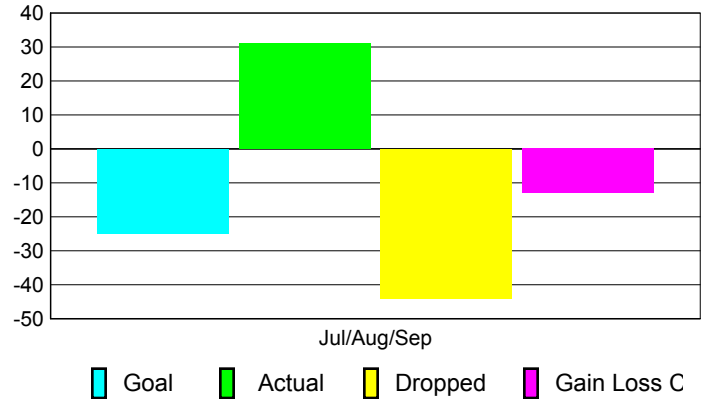

Membership Results 2010-2011

Goal, New, Dropped, Gain/Loss